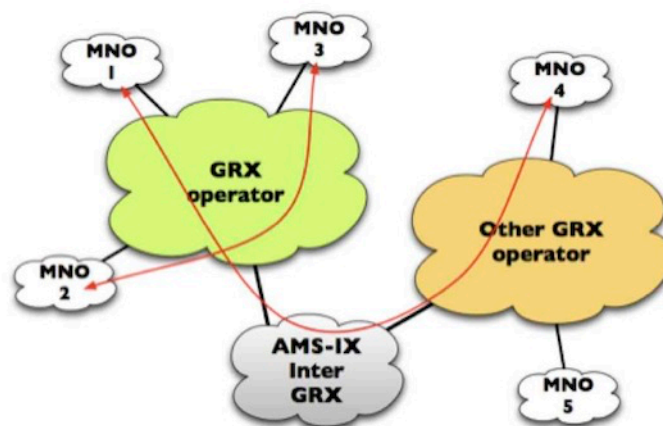

AMS-IX Hong Kong

IPv4/IPv6 Route Servers

- 1GE port connection
- 10GE port connection
- 100GE port connection

- Brocade MLXe routers
- Glimmerglass photonic cross connects (PXC)

- Customer portal
- S-flow statistics

Colocations

- Connection to AMS-IX Hong now possible by using only in-house cross connect
- No local loop/ transport connection charges

Connected Networks

42+ connected networks

%	country of origin	%	country of origin
21,4	USA	2,4	Malaysia
16,7	Hong Kong	2,4	Belgium
7,1	Philippines	2,4	Singapore
7,1	Vietnam	2,4	Cambodia
4,8	India	2,4	Taiwan
4,8	Thailand	2,4	Luxembourg
2,4	Guam	2,4	Malesia
2,4	Japan	2,4	Kazakhstan
2,4	Switzerland	2,4	Australia
2,4	Cambodia	2,4	Korea

Mobile Peering (IIPX)

- BICS
- Deutsche Telecom
- HGC
- TATA

Hong Kong is one of the main Asia Pacific peering hubs.

Hong Kong

- **871 registered local networks**
- **258 peering networks**
- **30 facilities**
- **5 internet exchanges**