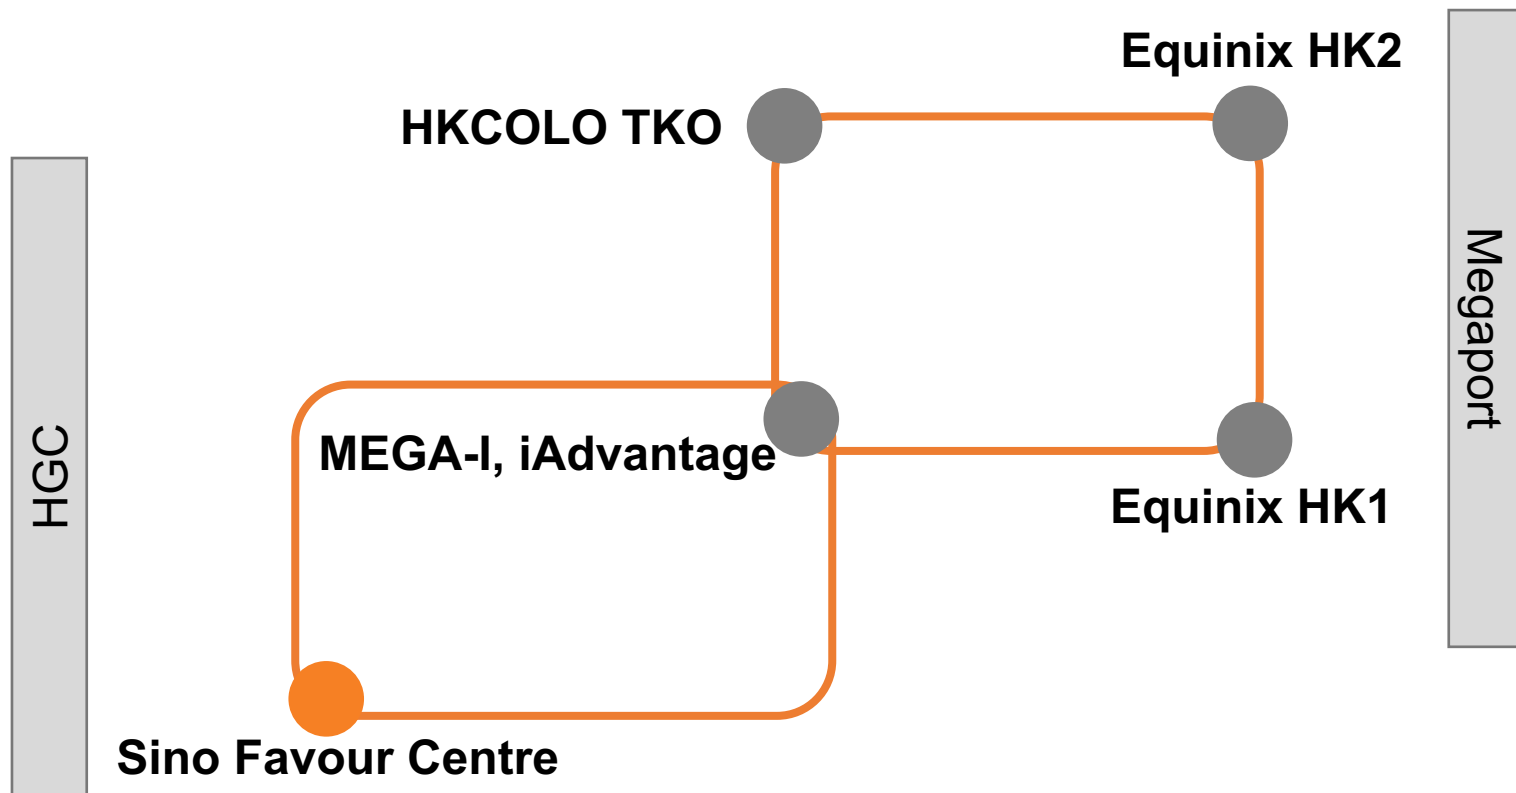

AMS-IX Hong Kong

IPv4/IPv6 Route Servers

- 1GE port connection
- 10GE port connection
- 100GE port connection

- Brocade MLXe routers
- Glimmerglass photonic cross connects (PXC)

- Customer portal
- S-flow statistics

Colocations

- Connection to AMS-IX Hong now possible by using only in-house cross connect
- No local loop/ transport connection charges

Connected Networks

42+ connected networks

%	country of origin	%	country of origin
21,4	USA	2,4	Malaysia
16,7	Hong Kong	2,4	Belgium
7,1	Philippines	2,4	Singapore
7,1	Vietnam	2,4	Cambodia
4,8	India	2,4	Taiwan
4,8	Thailand	2,4	Luxembourg
2,4	Guam	2,4	Malesia
2,4	Japan	2,4	Kazakhstan
2,4	Switzerland	2,4	Australia
2,4	Cambodia	2,4	Korea

Mobile Peering (IIPX)

- BICS
- Deutsche Telecom
- HGC
- TATA

Hong Kong is one of the main Asia Pacific peering hubs.

Hong Kong

- **871 registered local networks**
- **258 peering networks**
- **30 facilities**
- **5 internet exchanges**