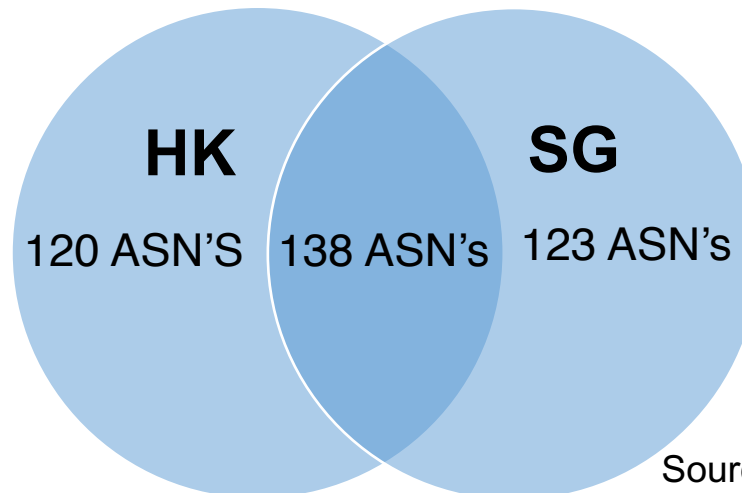

Hong Kong is one of the main Asia Pacific peering hubs.

Hong Kong

- **871 registered local networks**
- **258 peering networks**
- **30 facilities**
- **5 internet exchanges**

Singapore

- **499 registered local networks**
- **261 peering networks**
- **26 facilities**
- **5 internet exchanges**